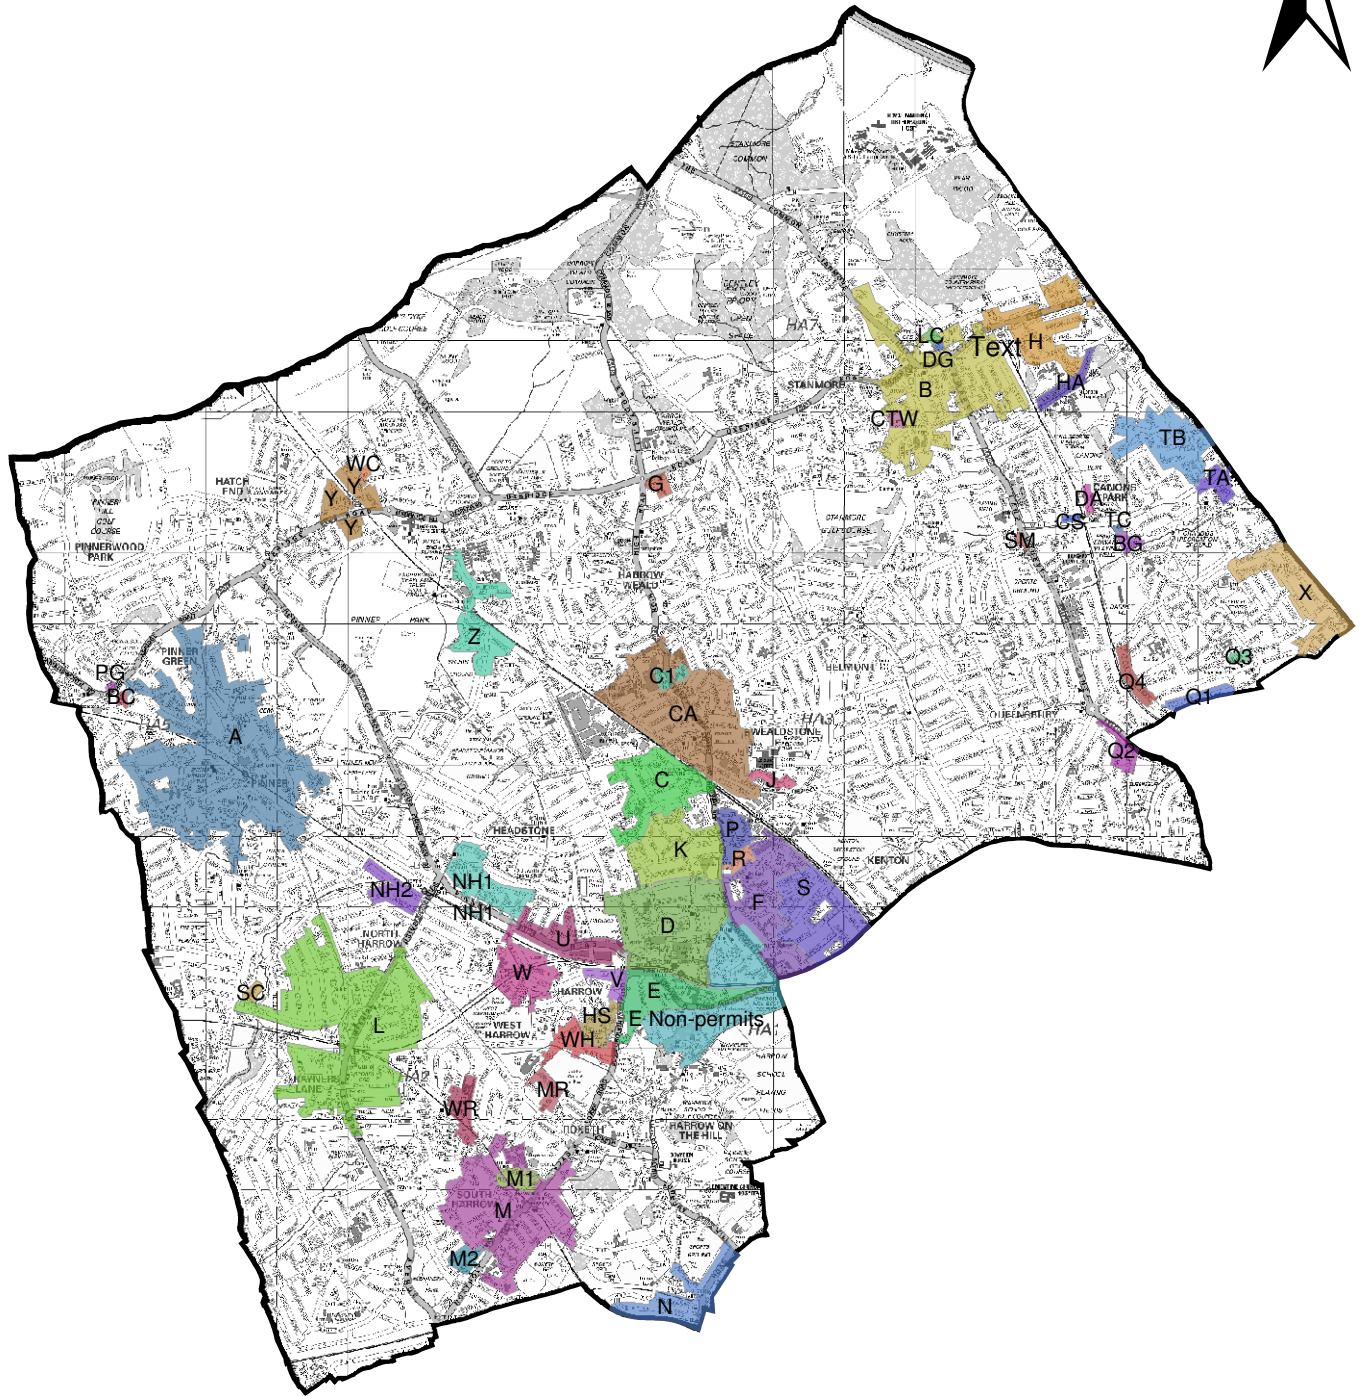

Controlled Parking Zones February 2017

APPENDIX A

Existing CPZ's

A, Mon - Fri 11am - 12pm	E, Mon - Sat 8:30am - 6:30pm	MR, Mon-Fri 10am-11am & 2pm-3pm & Sat-Sun 10am-11am	SM, 8am - 6:30pm Mon - Fri
B, Mon - Fri 3pm to 4pm	F, Mon - Sat 8:30am - 6:30pm	N, Mon - Fri 11am - 12pm	TA, Mon - Sat 8:30am - 8:30pm
BC, 8am - 6:30pm Mon - Sat	G, Mon - Fri 10am - 11am & 2pm - 3pm	NH1, 10am - 11am & 2pm - 3pm Mon - Fri	TB, Mon - Fri 11am - 12pm
BG, 2 - 3pm Mon - Fri	H, Mon - Sat 10am - 11am & 3pm - 4pm	NH2, 10am - 11am Mon - Fri	TC, Mon - Fri 2pm - 3pm
C, Mon - Fri 10am - 11am	HA, 2 - 3pm Mon - Fri	P, Mon - Sun 8:30am - 8:30pm	U, Mon - Fri 11am - 12pm
C1, 8am - Midnight Mon - Sun	HS, Mon - Sat 10am - 11am & 2pm - 3pm	PG, Mon - Fri 8:30am - 6:30pm	V, Mon - Sat 10am - 11am & 2pm - 3pm
CA, Mon - Fri 10am - 11am and 2pm - 3pm	J, Mon - Sun 7am - 12am	Q1, 11am - 12 noon Mon - Fri	W, Mon - Fri 10am - 11am
CS, Mon - Sat 8am - 6:30pm	K, Mon - Sat 8:30am - 6:30pm	Q2, 6pm - Midnight Mon - Sun	WC, Mon - Sat 10am - 11am
CTW, Mon - Fri 10am - 11am & 3pm - 4pm	L, Mon - Fri 10am - 11am	Q3, 11am - 12 noon Mon - Fri	WH, 10am - 1pm Mon - Fri
D, Mon - Sat 8:30am - 6:30pm	LC, Mon - Fri 10am - 11am & 3pm - 4pm	Q4, 11am - 12 noon & 3pm - 4pm Mon - Fri	WR, 9am - 10am & 3pm - 4pm Mon - Fri
DA, Mon - Sat 8am - 6:30pm	M, Mon - Sat 10am - 11am and 2pm - 3pm	R, At any time	X, Mon - Fri 10am - 11am & 2pm - 3pm
DG, Mon - Fri 10am - 11am & 3pm - 4pm	M1, 10am - 9pm Mon - Sat	S, Mon - Fri 11am - 12pm	Y, Mon - Sat 10am - 11am & 3pm - 4pm
E Non-permits, Mon - Sat 8:30am - 6:30pm	M2, 8am - 6:30pm Mon - Sat	SC, At any time	Z, 10am to 3pm Mon to Fri